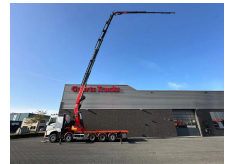

+31 488 74 54 74
info@geurtstrucks.com

Buskesdries 14
6673 DP,
Andelst
netherlands

Volvo 10X4 + FASSI F1650RAL.2.28 + JIB L616L KRAAN/KRAN/CRANE/GRUA

Extras

+31 488 74 54 74
info@geurtstrucks.com

Buskesdries 14
6673 DP,
Andelst
netherlands

General-specifications

Id	1790136
Make	Volvo
Type	10X4 + FASSI F1650RAL.2.28 + JIB L616L KRAAN/KRAN/CRANE/GRUA
Year	2019
Mileage	75.315 km
Construction	Crane
Emissionclass	6

Technical-specifications

First registration date	22-01-2019
Fuel	Diesel
Transmission	Automatic
Vehicle identification number	8500
Axle configuration	10x4
Axle count	5
Weight	38.840 kg
Power kw	397
Power hp	540
Lifting height	4.060 cm
Lifting capacity	24.490 kg