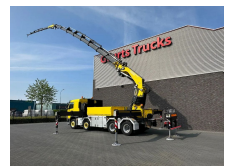

+31 488 74 54 74
info@geurtstrucks.com

Buskesdries 14
6673 DP,
Andelst
netherlands

Volvo

8X4 FASSI F1300RA.2.28 + JIB L616

KRAAN/KRAN/CRANE/GRUA/MONTAGEKRAN/DACHDECKERKRAN

Extras

+31 488 74 54 74
info@geurtstrucks.com

Buskesdries 14
6673 DP,
Andelst
netherlands

General-specifications

Id	1790078	Air conditioning	LED lights
Make	Volvo	Air horn	Low-noise
Type	8X4 FASSI F1300RA.2.28 + JIB L616 KRAAN/KRAN/CRAVE/GRUA/MONTAGEKRAN/DACHDECKERKRAN	Alloy wheels	Media System
Year	2015	Aluminium fuel tank	Particulate filter
Mileage	131.745 km	Anti-lock braking system	PTO
Construction	Crane	Central locking	Sleeper cab
Emissionclass	6	Coupling	Speed limiter
		Cruise control	Stability control
		Electrically adjustable door mirrors	Toolbox
		Electrically operated windows	Vehicle heater
		Heavy duty engine brake	Visor
		Leaf spring suspension	

Technical-specifications

First registration date	13-05-2015
Fuel	Diesel
Transmission	Automatic
Vehicle identification number	3126
Axle configuration	8x4
Axle count	4
Power kw	338
Power hp	460
Lifting height	3.550 cm
Lifting capacity	22.000 kg